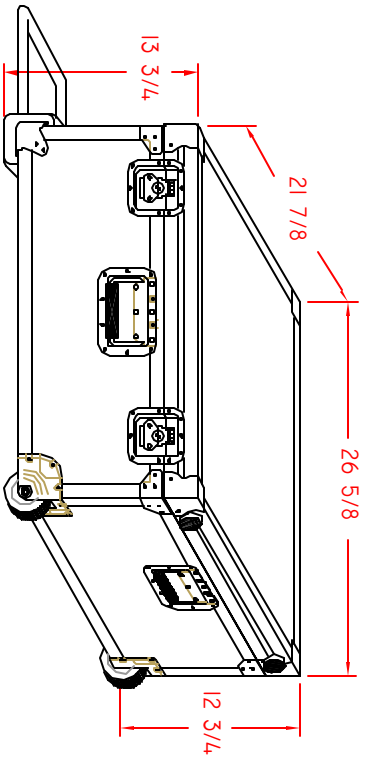

EK-610/611/612
 APPROXIMATE OUTSIDE DIMENSIONS

BARE I.D. 11 3/4"

PROJ. 7 3/4"

1/2" UNDER PROJ. BETWEEN FEET

1" SOFT OVER EX. HAN.

EXTENSION HANDLE