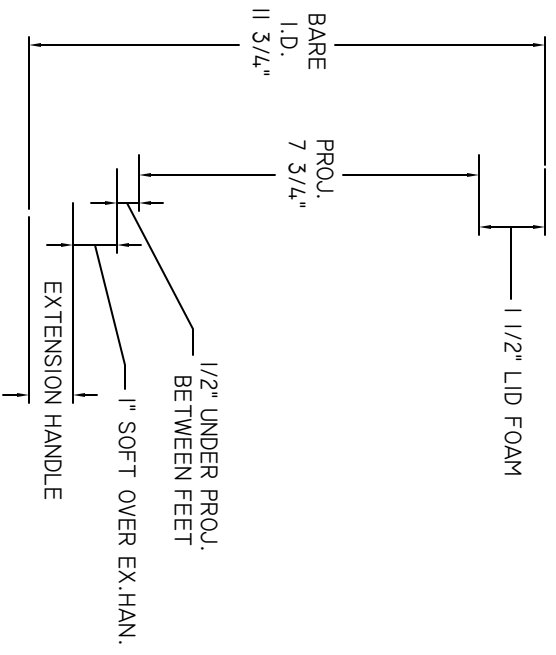

EK-610/611/612
 APPROXIMATE OUTSIDE DIMENSIONS

BARE I.D. 11 3/4"

PROJ. 7 3/4"

1/2" UNDER PROJ. BETWEEN FEET

1" SOFT OVER EX. HAN.

EXTENSION HANDLE