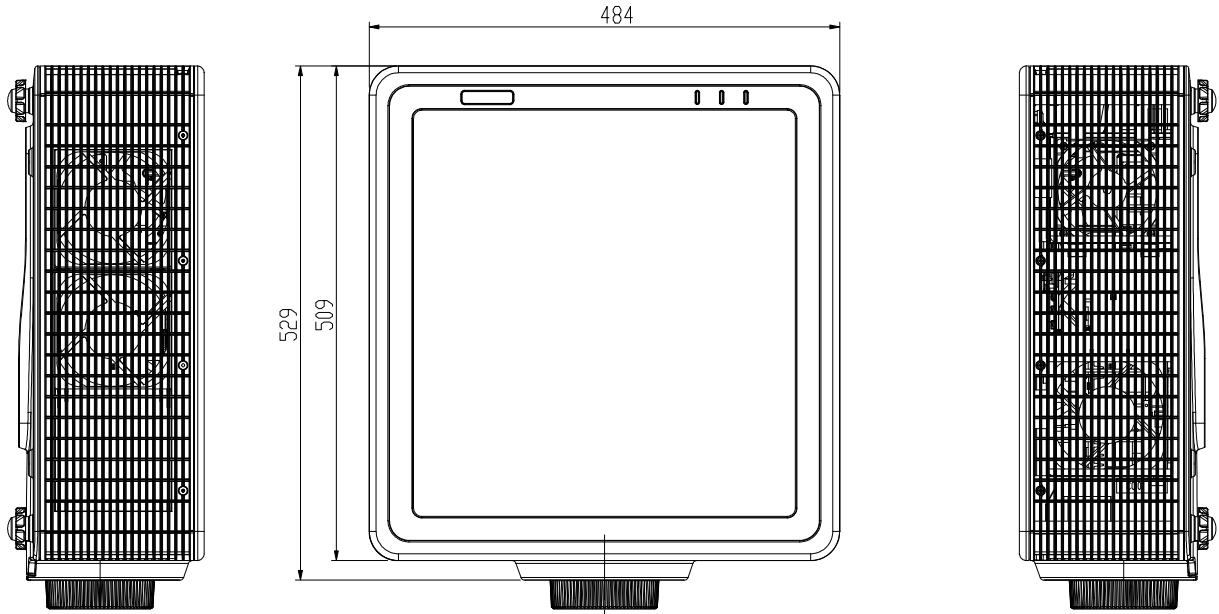

Cabinet Dimension
Unit: mm

Screw Type: M6 - 4pcs
Maximum Screw Length= 10mm