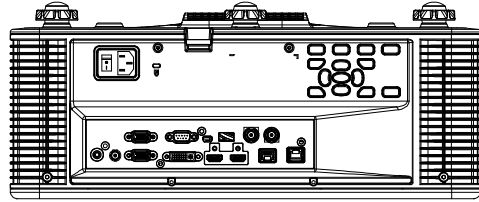

Cabinet Dimension
Unit: mm

Screw Type: M6 - 4pcs
Maximum Screw Length= 10mm