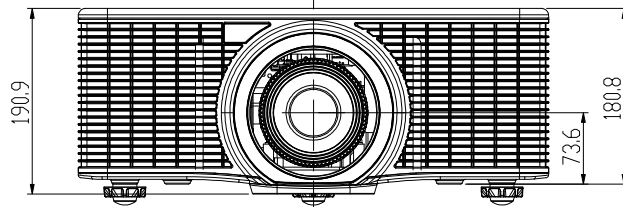

Cabinet Dimension
Unit: mm

Screw Type: M6 - 4pcs
Maximum Screw Length= 10mm