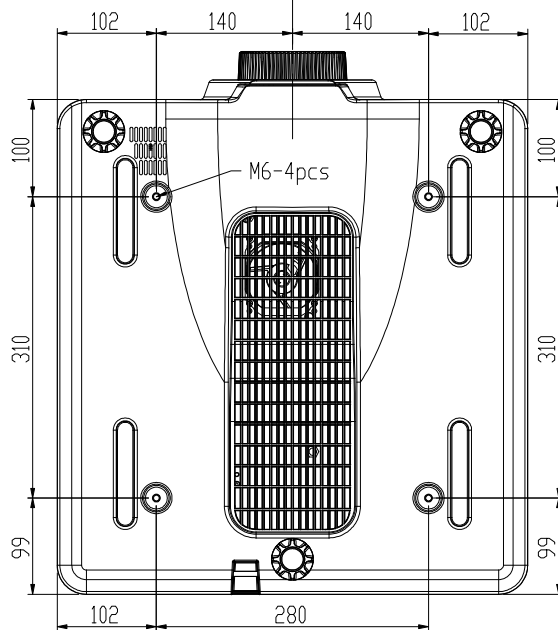

Cabinet Dimension
Unit: mm

Screw Type: M6 - 4pcs
Maximum Screw Length= 10mm