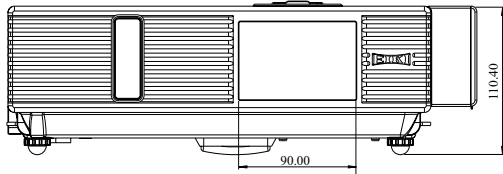

## Appearance

Screw for Ceiling Mounted M4x8mm 4pcs