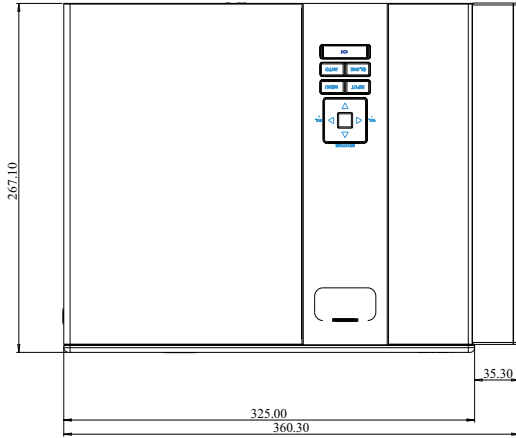

## Appearance

Screw for Ceiling Mounted M4x8mm 4pcs