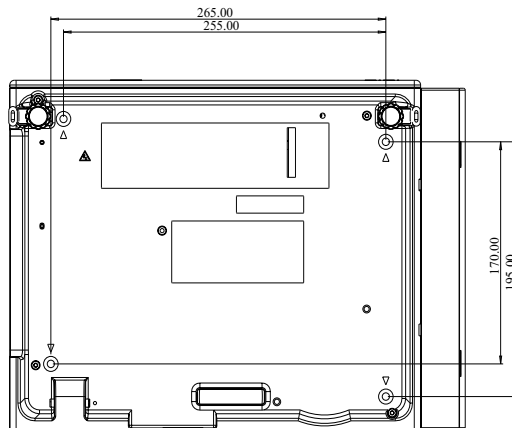

## Appearance

Screw for Ceiling Mounted M4x8mm 4pcs