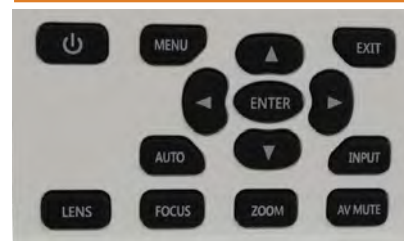

*Rec.709 is HDTV primary color space.

360-degree Free Orientation projection

Picture in Picture and Picture by Picture

EK-623U (W) WUXGA Large Class 1 chip DLP Projector

Specifications

Model (EAN)	EK-623U (W) (4571194679304)	
Display Type	0.67" 1 chip DMD	
Resolution	WUXGA (1920 x 1200)	
Aspect Ratio	16:10	
Brightness (ANSI)	6,000 lm	
Contrast Ratio (with Extreme Black mode)	100,000:1	
Projection Light Source	Laser + Phosphor	
Light Source Life	20,000 hours	
Image Diagonal	Depend on lens (See below table)	
Zoom & Focus	Powered	
Throw Ratio	Depends on lens (See below table)	
Lens Shift	V: +/- 50 %, H: +/- 15% (Powered)	
Keystone Correction	V: +/- 20 degrees, H: +/- 20 degrees	
Projection Elevation Adjustment	Up to 5 degrees	
Scanning Frequency	H Sync: 15, 31 - 91.4 kHz, V sync: 24 - 30, 47 - 120 Hz	
Dot Clock	162 MHz	
Input Signals - Computer	WUXGA (1920 x 1200) - VGA (640 x 480)	
Input Signals - Video	1080 i/p, 720p, 576i/p, 480i/p	
Terminal	HDBaseT In	RJ45 x 1
	HDMI In	HDMI (version 1.4) x 2
	DVI In	DVI-D x 1
	VGA In	D-Sub 15 x 1
	Monitor Out (VGA Out)	D-Sub 15 x 1
	LAN	RJ45 x 1
	RS-232C	D-sub 9 x 1
	Remote Control In	3.5mm Mini Jack in x 1
	3D-Sync In	Mini Din 3 pins x 1
3D-Sync Out	Mini Din 3 pins x 1	
Fan Noise (Eco / Normal)	34 dB / 36 dB *1	
Dimensions (W x H x D)	484 x 181 x 509 mm	
Weight (without Lens)	16.9 kg	
Power Requirements	AC 100 - 240 V, 50/60 Hz	
Power Consumption (Eco / Normal)	415 W / 540 W	
Thermal Dissipation	1841 BTU / hour	
Standard Accessories	AC Power Cord x 2 (U.S.A. & Euro), VGA cable x 1, Lens Cover x 1, Remote Control (with AAA batteries x 2), Quick Start Guide, Safety Guide	

*1: with 2x color wheel speed

Dimensions

Remote Control

Terminals

- ① LAN
- ② HDBaseT
- ③ HDMI 1
- ④ HDMI 2
- ⑤ DVI-D
- ⑥ VGA IN
- ⑦ R/C IN
- ⑧ 3D SYNC IN
- ⑨ 3D SYNC OUT
- ⑩ RS-232C
- ⑪ VGA OUT

Keypad

Optional Lenses²