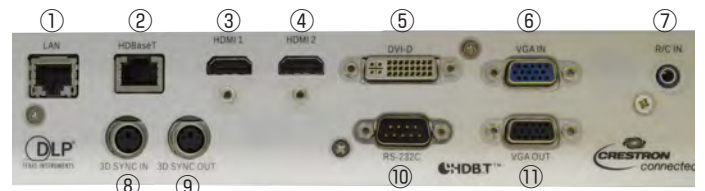

*Rec.709 is HDTV primary color space.

360-degree Free Orientation projection

Picture in Picture and Picture by Picture

EK-623U (W) WUXGA Large Class 1 chip DLP Projector

Specifications

Model (EAN)	EK-623U (W) (4571194679304)	
Display Type	0.67" 1 chip DMD	
Resolution	WUXGA (1920 x 1200)	
Aspect Ratio	16:10	
Brightness (ANSI)	6,000 lm	
Contrast Ratio (with Extreme Black mode)	100,000:1	
Projection Light Source	Laser + Phosphor	
Light Source Life	20,000 hours	
Image Diagonal	Depend on lens (See below table)	
Zoom & Focus	Powered	
Throw Ratio	Depends on lens (See below table)	
Lens Shift	V: +/- 50 %, H: +/- 15% (Powered)	
Keystone Correction	V: +/- 20 degrees, H: +/- 20 degrees	
Projection Elevation Adjustment	Up to 5 degrees	
Scanning Frequency	H Sync: 15, 31 - 91.4 kHz, V sync: 24 - 30, 47 - 120 Hz	
Dot Clock	162 MHz	
Input Signals - Computer	WUXGA (1920 x 1200) - VGA (640 x 480)	
Input Signals - Video	1080 i/p, 720p, 576i/p, 480i/p	
Terminal	HDBaseT In	RJ45 x 1
	HDMI In	HDMI (version 1.4) x 2
	DVI In	DVI-D x 1
	VGA In	D-Sub 15 x 1
	Monitor Out (VGA Out)	D-Sub 15 x 1
	LAN	RJ45 x 1
	RS-232C	D-sub 9 x 1
	Remote Control In	3.5mm Mini Jack in x 1
	3D-Sync In	Mini Din 3 pins x 1
3D-Sync Out	Mini Din 3 pins x 1	
Fan Noise (Eco / Normal)	34 dB / 36 dB *1	
Dimensions (W x H x D)	484 x 181 x 509 mm	
Weight (without Lens)	16.9 kg	
Power Requirements	AC 100 - 240 V, 50/60 Hz	
Power Consumption (Eco / Normal)	415 W / 540 W	
Thermal Dissipation	1841 BTU / hour	
Standard Accessories	AC Power Cord x 2 (U.S.A. & Euro), VGA cable x 1, Lens Cover x 1, Remote Control (with AAA batteries x 2), Quick Start Guide, Safety Guide	

*1: with 2x color wheel speed

Dimensions

Remote Control

Terminals

- ① LAN
- ② HDBaseT
- ③ HDMI 1
- ④ HDMI 2
- ⑤ DVI-D
- ⑥ VGA IN
- ⑦ R/C IN
- ⑧ 3D SYNC IN
- ⑨ 3D SYNC OUT
- ⑩ RS-232C
- ⑪ VGA OUT

Keypad

Optional Lenses²