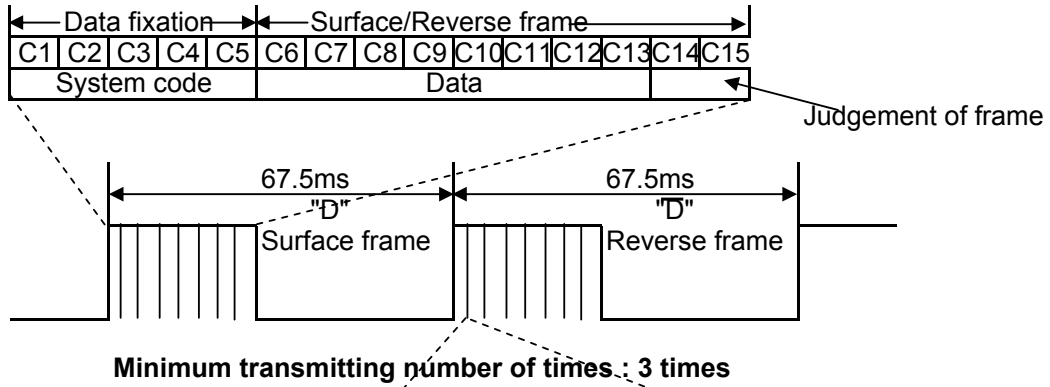

REMOTE CONTROL Code for EIP-3500

2005/11/27

No.	Key Description	Binary															HEX				
		System Code					Data Code										Judgement of frame		System Code	Data Code	Judgement of frame
		C1	C2	C3	C4	C5	C6	C7	C8	C9	C10	C11	C12	C13	C14	C15					
1	On-Standby	1	0	1	1	0	0	1	1	0	1	0	0	0	1	0	0	D	1	6	1
2	Zoom (+)	1	0	1	1	0	0	0	0	1	0	1	0	1	1	0	0	D	A	8	1
3	Focus (+)	1	0	1	1	0	0	0	1	0	0	1	1	1	1	0	0	D	E	4	1
4	Auto Focus	1	0	1	1	0	1	0	1	1	1	0	1	1	1	0	0	D	D	D	1
5	Zoom (-)	1	0	1	1	0	1	0	0	1	0	1	0	1	1	0	0	D	A	9	1
6	Focus (-)	1	0	1	1	0	1	0	1	0	0	1	1	1	1	0	0	D	E	5	1
7	Iris	1	0	1	1	0	0	1	0	1	0	1	0	1	1	0	0	D	A	A	1
8	Keystone	1	0	1	1	0	1	1	0	1	0	0	0	1	1	0	0	D	8	A	1
9	Menu	1	0	1	1	0	0	0	1	0	0	0	1	1	1	0	0	D	C	4	1
10	Enlarge (+)	1	0	1	1	0	1	0	1	1	0	1	1	0	1	0	0	D	6	D	1
11	Freeze	1	0	1	1	0	1	0	1	1	0	0	0	1	1	0	0	D	8	D	1
12	Vol (+)	1	0	1	1	0	0	0	1	0	1	0	0	0	1	0	0	D	1	4	1
13	Enlarge (-)	1	0	1	1	0	1	0	1	1	0	1	0	1	1	0	0	D	A	D	1
14	AV Mute	1	0	1	1	0	1	0	0	1	0	1	1	0	1	0	0	D	6	9	1
15	Vol (-)	1	0	1	1	0	1	0	1	0	1	0	0	0	1	0	0	D	1	5	1
16	RGB1 (Input1)	1	0	1	1	0	1	0	1	0	1	1	0	0	1	0	0	D	3	5	1
17	RGB2 (Input2)	1	0	1	1	0	0	1	1	0	1	1	0	0	1	0	0	D	3	6	1
18	Picture Mode	1	0	1	1	0	1	0	0	1	1	1	0	0	1	0	0	D	3	9	1
19	Video1 (Input3)	1	0	1	1	0	0	1	0	0	1	1	0	0	1	0	0	D	3	2	1
20	Video2 (Input4)	1	0	1	1	0	1	1	0	0	1	1	0	0	1	0	0	D	3	3	1
21	Auto Sync	1	0	1	1	0	0	1	0	1	1	1	1	1	1	0	0	D	F	A	1
22	Resize	1	0	1	1	0	0	1	1	1	1	0	1	0	1	0	0	D	5	E	1

remote controller relevant document

1. format of Sharp's 15 bit for remote controller

Remote controller outputs the party of surface and reverse of 15 bit as one frame.

1-1. frame cycle

1-2. data

1-3. carrier