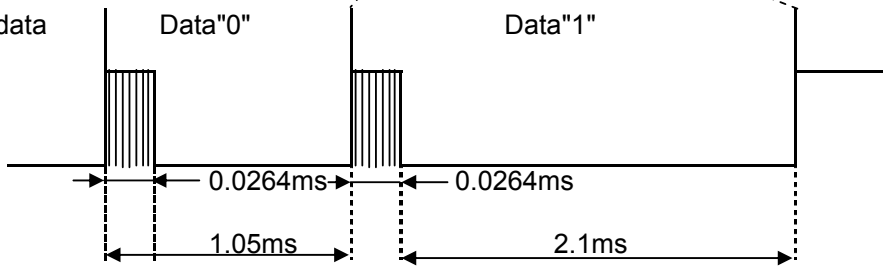

remote controller relevant document

1. format of Sharp's 15 bit for remote controller

Remote controller outputs the party of surface and reverse of 15 bit as one frame.

1-1. frame cycle

1-2. data

1-3. carrier