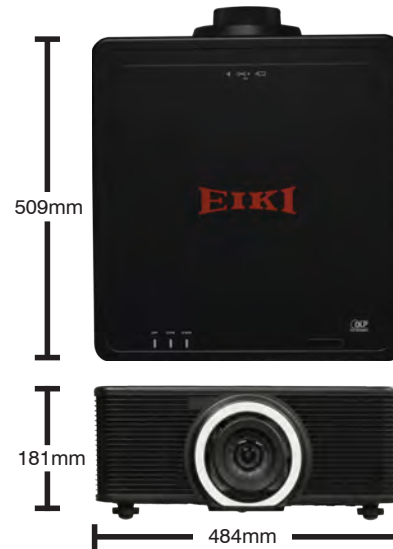

Specifications

Model (EAN)	EK-815U (4571194679083)	
Display Type	0.67" 1chip DMD	
Resolution	WUXGA (1920 x 1200)	
Aspect Ratio	16:10	
Brightness (ANSI)	8,500 lm	
Contrast Ratio (with Extreme Black mode)	100,000:1	
Projection Light Source	Laser (Blue and Red LD) + Phosphor	
Light Source Life	20,000 hours	
Image Diagonal	Depends on lens (See below table)	
Zoom & Focus	Powered	
Throw Ratio	Depends on lens (See below table)	
Lens Shift	V: +/- 50 %, H: +/- 15% (Powered)	
Keystone Correction	V: +/- 20 degrees, H: +/- 20 degrees, 4-corner	
Projection Elevation Adjustment	Up to 5 degrees	
Scanning Frequency	H Sync: 15, 31 - 91.4 kHz, V sync: 24 - 30, 47 - 120 Hz	
Dot Clock	162 MHz	
Input Signals - Computer	WUXGA (1920 x 1200) - VGA (640 x 480)	
Input Signals - Video	1080 i/p, 720p, 576i/p, 480i/p	
Terminal	3G-SDI	BNC x 1
	HDBaseT	RJ45 x 1
	HDMI	HDMI (version 1.4) x 1
	DVI	DVI-D x 1
	VGA	D-Sub 15 x 1
	LAN	RJ45 x 1
	Monitor Out	D-Sub 15 x 1, HDMI x 1
	Wi-Fi	USB Type A x 1
	3D SYNC Out	MINI DIN 3 pin x 1
	Service	MINI USB x 1
	RS232C	D-sub 9 x 1
	Remote Control	3.5mm Mini Jack in x 1
	Fun Noise (Eco / Normal)	32 dB / 35 dB
Dimensions (W x H x D)	484 x 181 x 509 mm	
Weight (without Lens)	22.9 kg	
Power Requirements	AC 100 - 240 V, 50/60 Hz	
Power Consumption (Eco / Normal)	370 W / 700 W	
Thermal Dissipation	2380 BTU / hour	
Standard Accessories	AC Power Cord x 2 (U.S.A. & Euro), VGA cable x 1, Lens Cover x 2, Remote Control (with AAA batteries x 2), Quick Start Guide, Safety Guide	

Dimensions