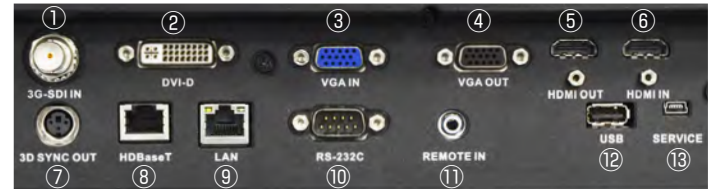

■ Portrait Projection

■ 360-degree Projection

EK-815U WUXGA Large Class 1chip DLP Projector

Specifications

Model (EAN)	EK-815U (4571194679083)	
Display Type	0.67" 1chip DMD	
Resolution	WUXGA (1920 x 1200)	
Aspect Ratio	16:10	
Brightness (ANSI)	8,500 lm	
Contrast Ratio (with Extreme Black mode)	100,000:1	
Projection Light Source	Laser (Blue and Red LD) + Phosphor	
Light Source Life	20,000 hours	
Image Diagonal	Depends on lens (See below table)	
Zoom & Focus	Powered	
Throw Ratio	Depends on lens (See below table)	
Lens Shift	V: +/- 50 %, H: +/- 15% (Powered)	
Keystone Correction	V: +/- 20 degrees, H: +/- 20 degrees, 4-corner	
Projection Elevation Adjustment	Up to 5 degrees	
Scanning Frequency	H Sync: 15, 31 - 91.4 kHz, V sync: 24 - 30, 47 - 120 Hz	
Dot Clock	162 MHz	
Input Signals - Computer	WUXGA (1920 x 1200) - VGA (640 x 480)	
Input Signals - Video	1080 i/p, 720p, 576i/p, 480i/p	
Terminal	3G-SDI	BNC x 1
	HDBaseT	RJ45 x 1
	HDMI	HDMI (version 1.4) x 1
	DVI	DVI-D x 1
	VGA	D-Sub 15 x 1
	LAN	RJ45 x 1
	Monitor Out	D-Sub 15 x 1, HDMI x 1
	Wi-Fi	USB Type A x 1
	3D SYNC Out	MINI DIN 3 pin x 1
	Service	MINI USB x 1
	RS232C	D-sub 9 x 1
	Remote Control	3.5mm Mini Jack in x 1
	Fun Noise (Eco / Normal)	32 dB / 35 dB
Dimensions (W x H x D)	484 x 181 x 509 mm	
Weight (without Lens)	22.9 kg	
Power Requirements	AC 100 - 240 V, 50/60 Hz	
Power Consumption (Eco / Normal)	370 W / 700 W	
Thermal Dissipation	2380 BTU / hour	
Standard Accessories	AC Power Cord x 2 (U.S.A. & Euro), VGA cable x 1, Lens Cover x 2, Remote Control (with AAA batteries x 2), Quick Start Guide, Safety Guide	

Dimensions

Remote Control

Terminals

- ① 3G-SDI IN ② DVI-D ③ VGA IN ④ VGA OUT
 ⑤ HDMI OUT ⑥ HDMI IN ⑦ 3D SYNC OUT ⑧ HDBaseT
 ⑨ LAN ⑩ RS-232C ⑪ REMOTE IN
 ⑫ USB Type A (for Wireless LAN) ⑬ MINI USB (for SERVICE)